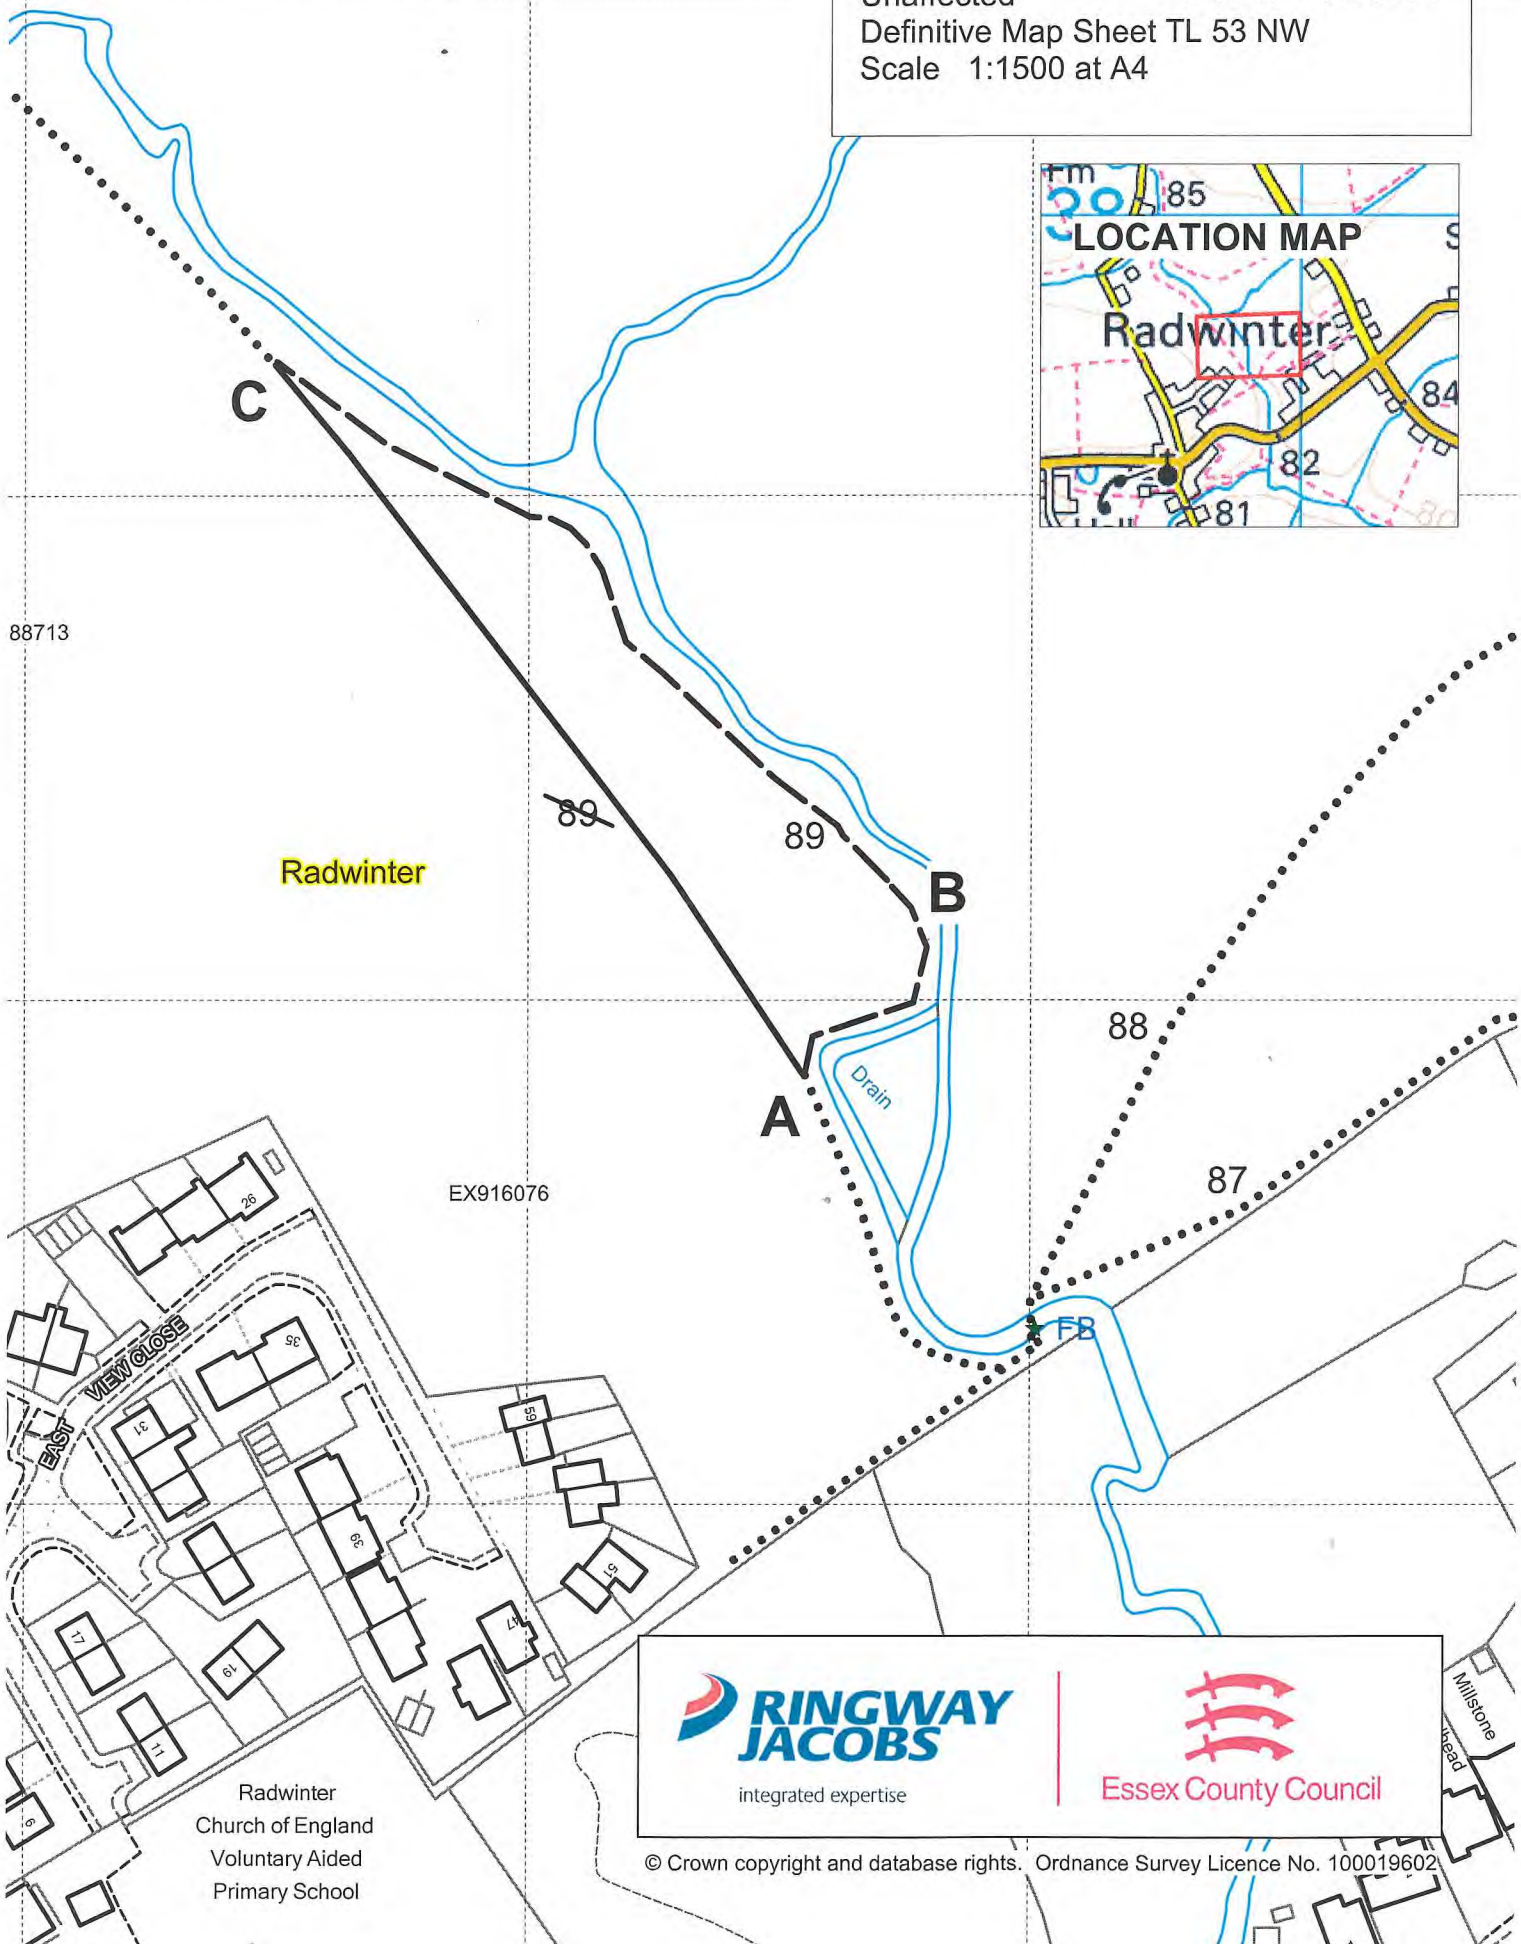

Plan No. RADW 89 A

Diversion of Footpath 89 Radwinter

Route to Close A-C

New Route A-B-C

Unaffected

Definitive Map Sheet TL 53 NW

Scale 1:1500 at A4

88713